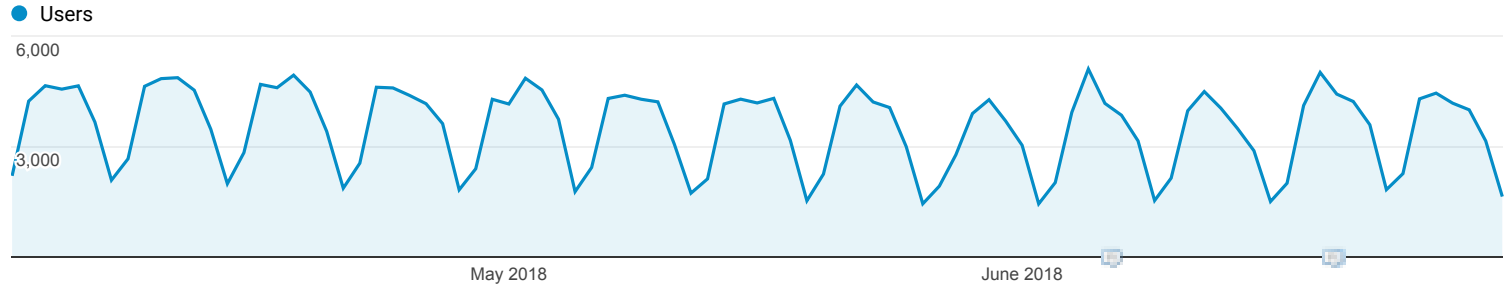

Audience Overview

All Users
100.00% Users

Apr 1, 2018 - Jun 30, 2018

Overview

■ New Visitor ■ Returning Visitor

Language	Users	% Users
1. en-us	201,130	75.95%
2. en-gb	22,992	8.68%
3. en-ca	3,085	1.16%
4. es-es	2,960	1.12%
5. en-au	2,813	1.06%
6. nl-nl	2,529	0.95%
7. fr-fr	1,973	0.75%
8. de-de	1,903	0.72%
9. pt-br	1,854	0.70%
10. en-in	1,315	0.50%