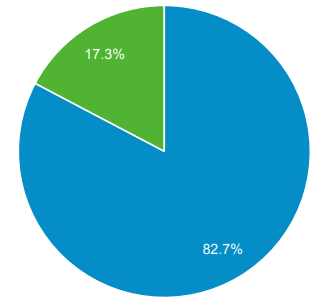

Audience Overview

All Users
100.00% Users

Apr 1, 2018 - Jun 30, 2018

Overview

■ New Visitor ■ Returning Visitor

Language	Users	% Users
1. en-us	201,130	75.95%
2. en-gb	22,992	8.68%
3. en-ca	3,085	1.16%
4. es-es	2,960	1.12%
5. en-au	2,813	1.06%
6. nl-nl	2,529	0.95%
7. fr-fr	1,973	0.75%
8. de-de	1,903	0.72%
9. pt-br	1,854	0.70%
10. en-in	1,315	0.50%